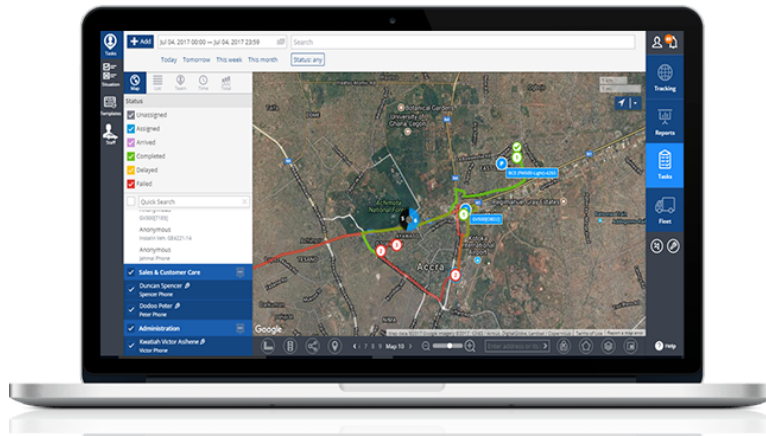

Nsoroma's partnerships offer customers best-in-class technology with proven reliable components and network capabilities. Whether you are entering the location-based services market for the first time, have an existing telematics solution, or simply upgrading to current technology, Nsoroma works with customers to develop specific requirements and source the appropriate devices so you can get the best GPS tracking hardware and equipment to suit your business.