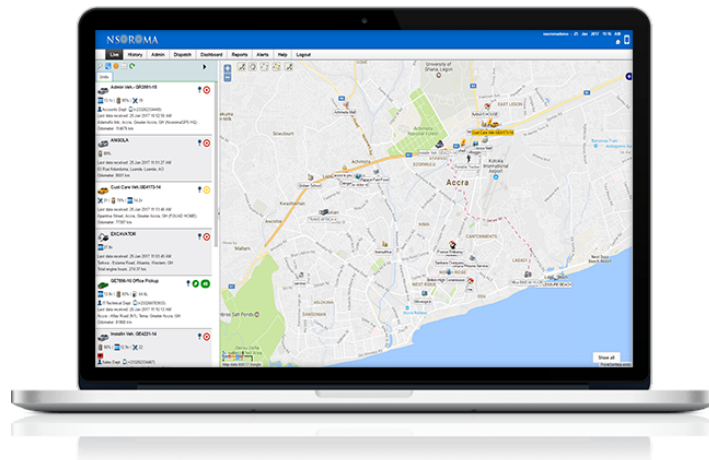

Nsoroma's partnerships offer customers best-in-class technology with proven reliable components and network capabilities. Whether you are entering the location-based services market for the first time, have an existing telematics solution, or simply upgrading to current technology, Nsoroma works with customers to develop specific requirements and source the appropriate devices so you can get the best GPS tracking hardware and equipment to suit your business.